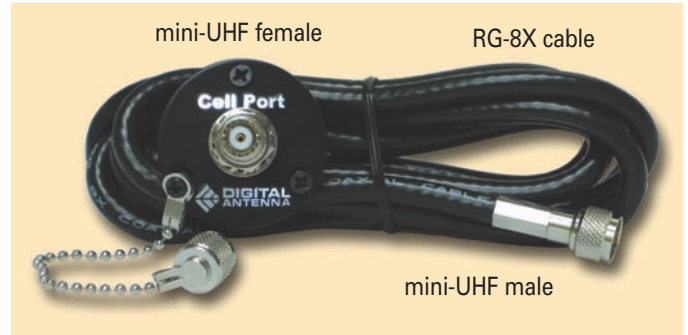

PowerMax™ CABLES

DASH-MOUNT | DOUBLE MALE | CELL PHONE

Dash-Mount Cables

Easily connect your phone adapter cable to Digital Antenna's cellular amplifier, cellular combiner or cellular antenna, using this convenient dash-mount cable. Available in either 5 or 12 foot lengths allow for convenient placement. The mini-UHF male end connects to Digital Antenna's cellular amplifier, multi-cell phone combiner or cellular antenna. A cap protects the mini-UHF female bulkhead connector when not in use. Bulkhead plate and mounting screws included.

RG-8X cables with mini-UHF male and mini-UHF female dash-mount connectors (includes bulkhead plate and cap)

5' length C428-05
12' length C428-12

Double Mini-UHF Male Cables

Two convenient lengths (2' and 10') offer installation flexibility for connecting two devices with mini-UHF female connectors. Ideal for connecting Digital Antenna's PowerMax™ amplifier or repeater to a combiner.

DA240 | DA340 cable with mini-UHF male and mini-UHF male connectors

2' length (Included with DA4000) 240-02MM
10' length 340-10MM

Cell Phone Adapter Cables

Convenient length, great variety and quality connectors make Digital Antenna's 3' cell phone adapter cables so popular. One end attaches to the cell phone's antenna port and mini-UHF male connector attaches to Digital Antenna's PowerMax™ DA4000 Direct Connect Amplifier, Cell Phone Combiner or Dash-Mount Adapter Cable.