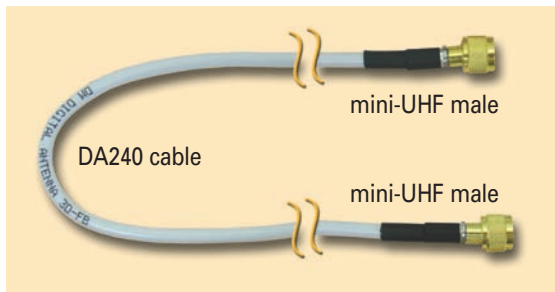

PowerMax™ CABLES

DASH-MOUNT | DOUBLE MALE | CELL PHONE

Dash-Mount Cables

Easily connect your phone adapter cable to Digital Antenna's cellular amplifier, cellular combiner or cellular antenna, using this convenient dash-mount cable. Available in either 5 or 12 foot lengths allow for convenient placement. The mini-UHF male end connects to Digital Antenna's cellular amplifier, multi-cell phone combiner or cellular antenna. A cap protects the mini-UHF female bulkhead connector when not in use. Bulkhead plate and mounting screws included.

RG-8X cables with mini-UHF male and mini-UHF female dash-mount connectors (includes bulkhead plate and cap)

5' length C428-05
12' length C428-12

Double Mini-UHF Male Cables

Two convenient lengths (2' and 10') offer installation flexibility for connecting two devices with mini-UHF female connectors. Ideal for connecting Digital Antenna's PowerMax™ amplifier or repeater to a combiner.

DA240 | DA340 cable with mini-UHF male and mini-UHF male connectors

2' length (Included with DA4000) 240-02MM
10' length 340-10MM

Cell Phone Adapter Cables

Convenient length, great variety and quality connectors make Digital Antenna's 3' cell phone adapter cables so popular. One end attaches to the cell phone's antenna port and mini-UHF male connector attaches to Digital Antenna's PowerMax™ DA4000 Direct Connect Amplifier, Cell Phone Combiner or Dash-Mount Adapter Cable.

3' length Adapter Cables are phone specific*

* Cell phone model number can be found under the phone's battery.

Cable attenuation chart per 100'

	RG174	DA195	RG-8X	DA240	DA340	DA440
300 MHz	16.0 dB	7.5 dB	5.4 dB	4.3 dB	3.4 dB	2.2 dB
800 MHz	29.2 dB	12.4 dB	10.2 dB	7.1 dB	5.7 dB	3.7 dB
1900 MHz	51.3 dB	19.6 dB	20.6 dB	11.2 dB	8.52 dB	5.8 dB
2400 MHz	60.2 dB	22.1 dB	24.9 dB	12.6 dB	10.2 dB	6.6 dB