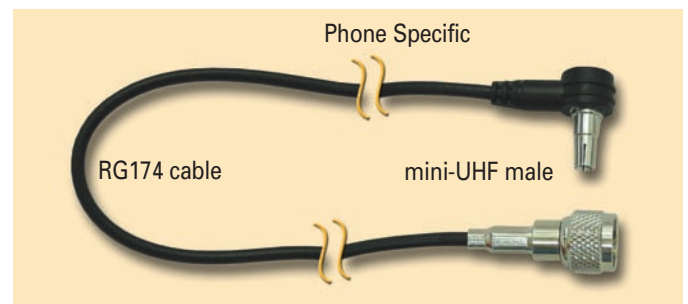

PowerMax™ CABLES

DASH-MOUNT | DOUBLE MALE | CELL PHONE

Dash-Mount Cables

Easily connect your phone adapter cable to Digital Antenna's cellular amplifier, cellular combiner or cellular antenna, using this convenient dash-mount cable. Available in either 5 or 12 foot lengths allow for convenient placement. The mini-UHF male end connects to Digital Antenna's cellular amplifier, multi-cell phone combiner or cellular antenna. A cap protects the mini-UHF female bulkhead connector when not in use. Bulkhead plate and mounting screws included.

RG-8X cables with mini-UHF male and mini-UHF female dash-mount connectors (includes bulkhead plate and cap)

5' length C428-05
12' length C428-12

Double Mini-UHF Male Cables

Two convenient lengths (2' and 10') offer installation flexibility for connecting two devices with mini-UHF female connectors. Ideal for connecting Digital Antenna's PowerMax™ amplifier or repeater to a combiner.

DA240 | DA340 cable with mini-UHF male and mini-UHF male connectors

2' length (Included with DA4000) 240-02MM
10' length 340-10MM

Cell Phone Adapter Cables

Convenient length, great variety and quality connectors make Digital Antenna's 3' cell phone adapter cables so popular. One end attaches to the cell phone's antenna port and mini-UHF male connector attaches to Digital Antenna's PowerMax™ DA4000 Direct Connect Amplifier, Cell Phone Combiner or Dash-Mount Adapter Cable.

3' length Adapter Cables are phone specific*

* Cell phone model number can be found under the phone's battery.

Cable attenuation chart per 100'

	RG174	DA195	RG-8X	DA240	DA340	DA440
300 MHz	16.0 dB	7.5 dB	5.4 dB	4.3 dB	3.4 dB	2.2 dB
800 MHz	29.2 dB	12.4 dB	10.2 dB	7.1 dB	5.7 dB	3.7 dB
1900 MHz	51.3 dB	19.6 dB	20.6 dB	11.2 dB	8.52 dB	5.8 dB
2400 MHz	60.2 dB	22.1 dB	24.9 dB	12.6 dB	10.2 dB	6.6 dB