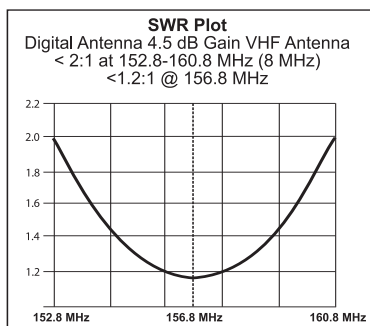

900 Series: 954-VW | 954-VB

1. **Mount:** Stainless steel brackets included for bulkhead, flat or mast/tube mounting.
2. **Connector:** Quality female SO-239 (UHF).
3. **Cable:** Not included – use Digital Antenna's PowerMax™ Cable.